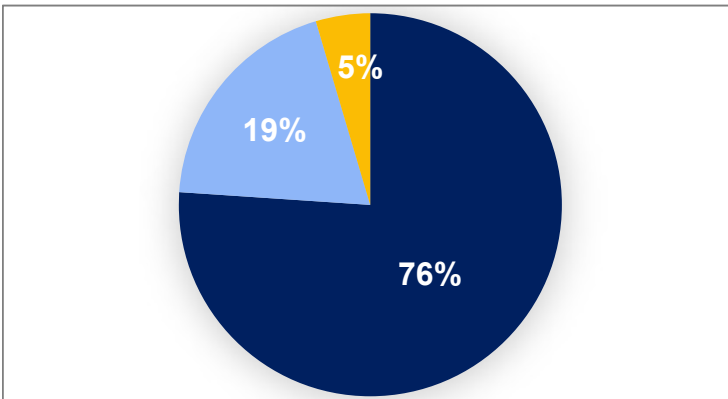

**Students in our school get along well.**

**I feel safe telling an adult when I see bullying and racism at school.**

**Teachers in my school create a safe and welcoming place for every student.**

**I feel like I belong at my school.**

**My teacher has a clear plan for dealing with problem behaviors including possible consequences.**

**My teacher has taught us how to speak up to support other students and positive behavior.**

**I receive encouragement and praise from my teacher.**

Agree	81.7%
Somewhat Agree	15.8%
Disagree	2.6%

**Bullying does not happen at my school a lot.**

Agree	34.7%
Somewhat Agree	45.1%
Disagree	20.2%

**There is a consequence for bullying at my school.**

Agree	76.1%
Somewhat Agree	19.3%
Disagree	4.6%